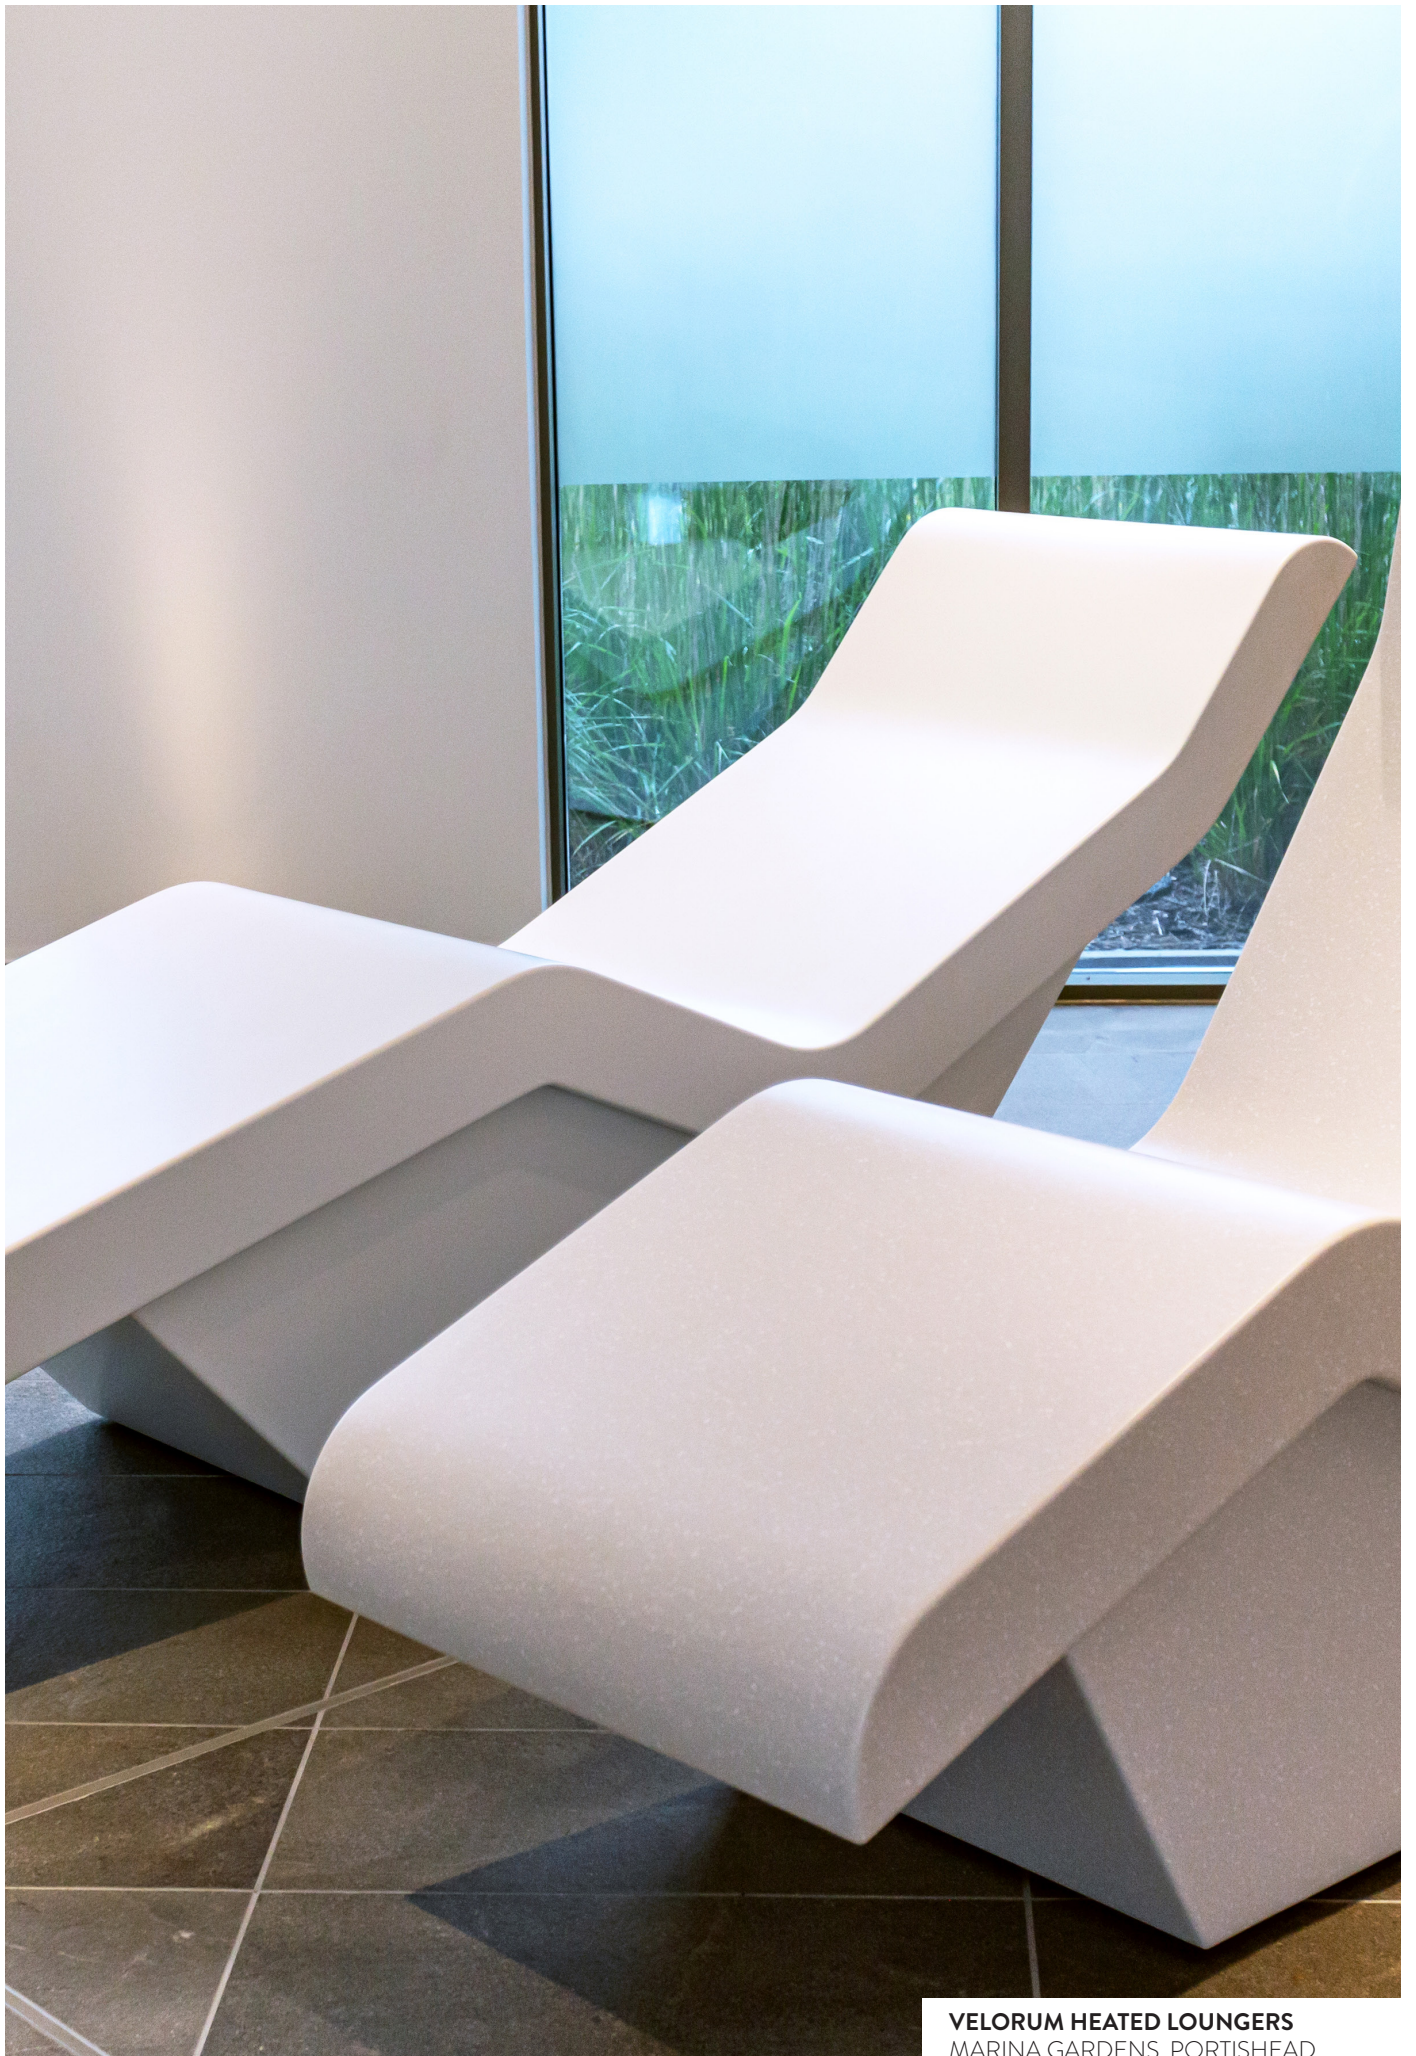

VELORUM HEATED LOUNGERS
MARINA GARDENS, PORTISHEAD